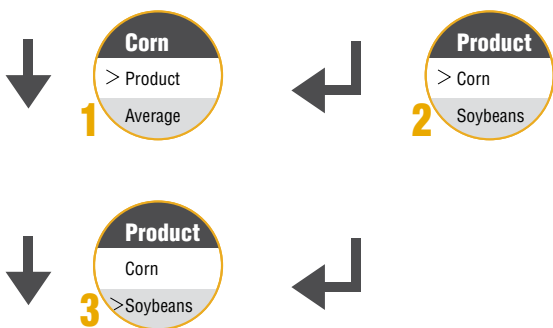

2) Select Language

Press

Operation

1) Power On

2) Select Grain Type

3) Empty Cell Measurement

4) Grain Measurement

Support